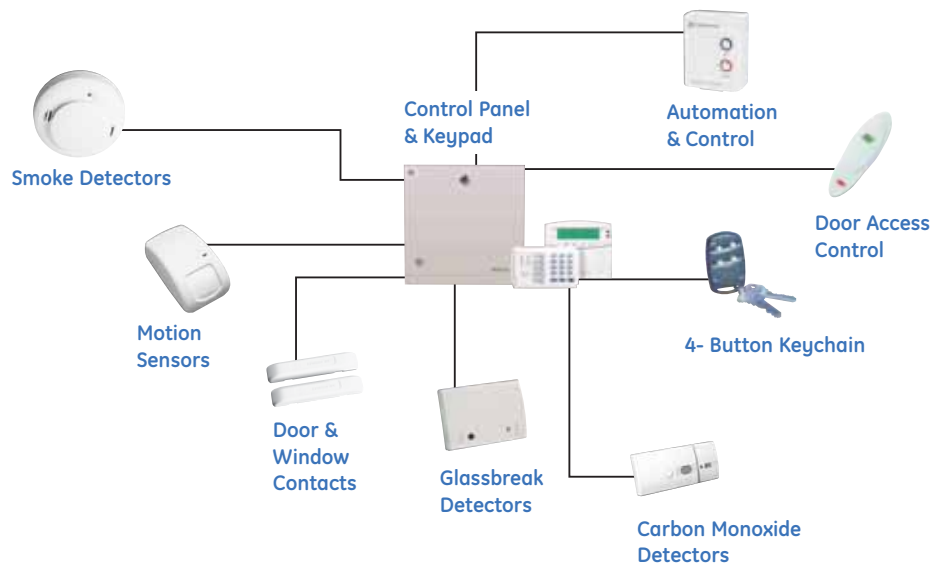

Protection Zones

Your security system components are organized into zones. The zone numbers are illuminated on your keypad to indicate the condition of a particular zone—

Off – Zone is secure

Flashing – A sensor in the zone has been violated (i.e., door or window has been opened or a motion sensor has detected an intruder.)

On – Zone has been bypassed.

Emergency Keys

With the touch of one button for two seconds these keys can be programmed to contact the appropriate personnel in the event of an emergency.

Code Entry Keypad

Enter your personal code on the telephone-like keypad. Features include optional audible tone when individual keys are pressed and backlit keys to ensure error free operation even in a darkened room.

Function Keys

Five pre-programmed touch keys allow you to perform the most common functions with one touch —

Stay	Maintains perimeter security while allowing freedom of movement within the protected area.
Chime	Alerts you when a designated door or window has been opened.
Exit	Fully arms system when you exit the premises.
Bypass	Select specific zones to be excluded from the protected area (i.e., arm all sensors on main level of a building while sensors on other levels in the building are unarmed).
Cancel	To reset the system in the event of a false alarm, simply press 'Cancel' and enter your personal code.

GE Security solutions to protect your home or business

In addition to standard system components, there are advanced features your system may include. Optional system features include lifestyle enhancement and life safety features like lighting control and carbon monoxide detection. Consult your security professional to learn more about the specifics of your system and how additional features can be added.