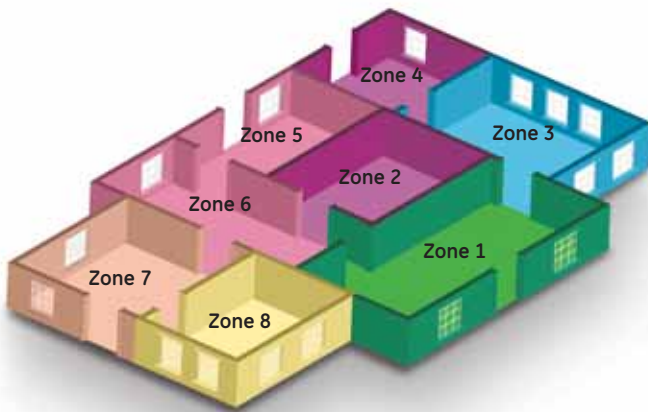

How your system works

Your professional security dealer has designed a system to meet your unique requirements. Part of this design includes creating zones of protection. Zones of protection are defined areas covered by specific sensors and detectors. In the event of an alarm, having defined zones enables the system to communicate where the alarm is occurring as well as the type of alarm (i.e. intrusion or fire).

Protection Zones

Your security system components are organized into zones. The zone numbers are illuminated on your keypad to indicate the condition of a particular zone—

Off – Zone is secure

Flashing – A sensor in the zone has been violated (i.e., door or window has been opened or a motion sensor has detected an intruder.)